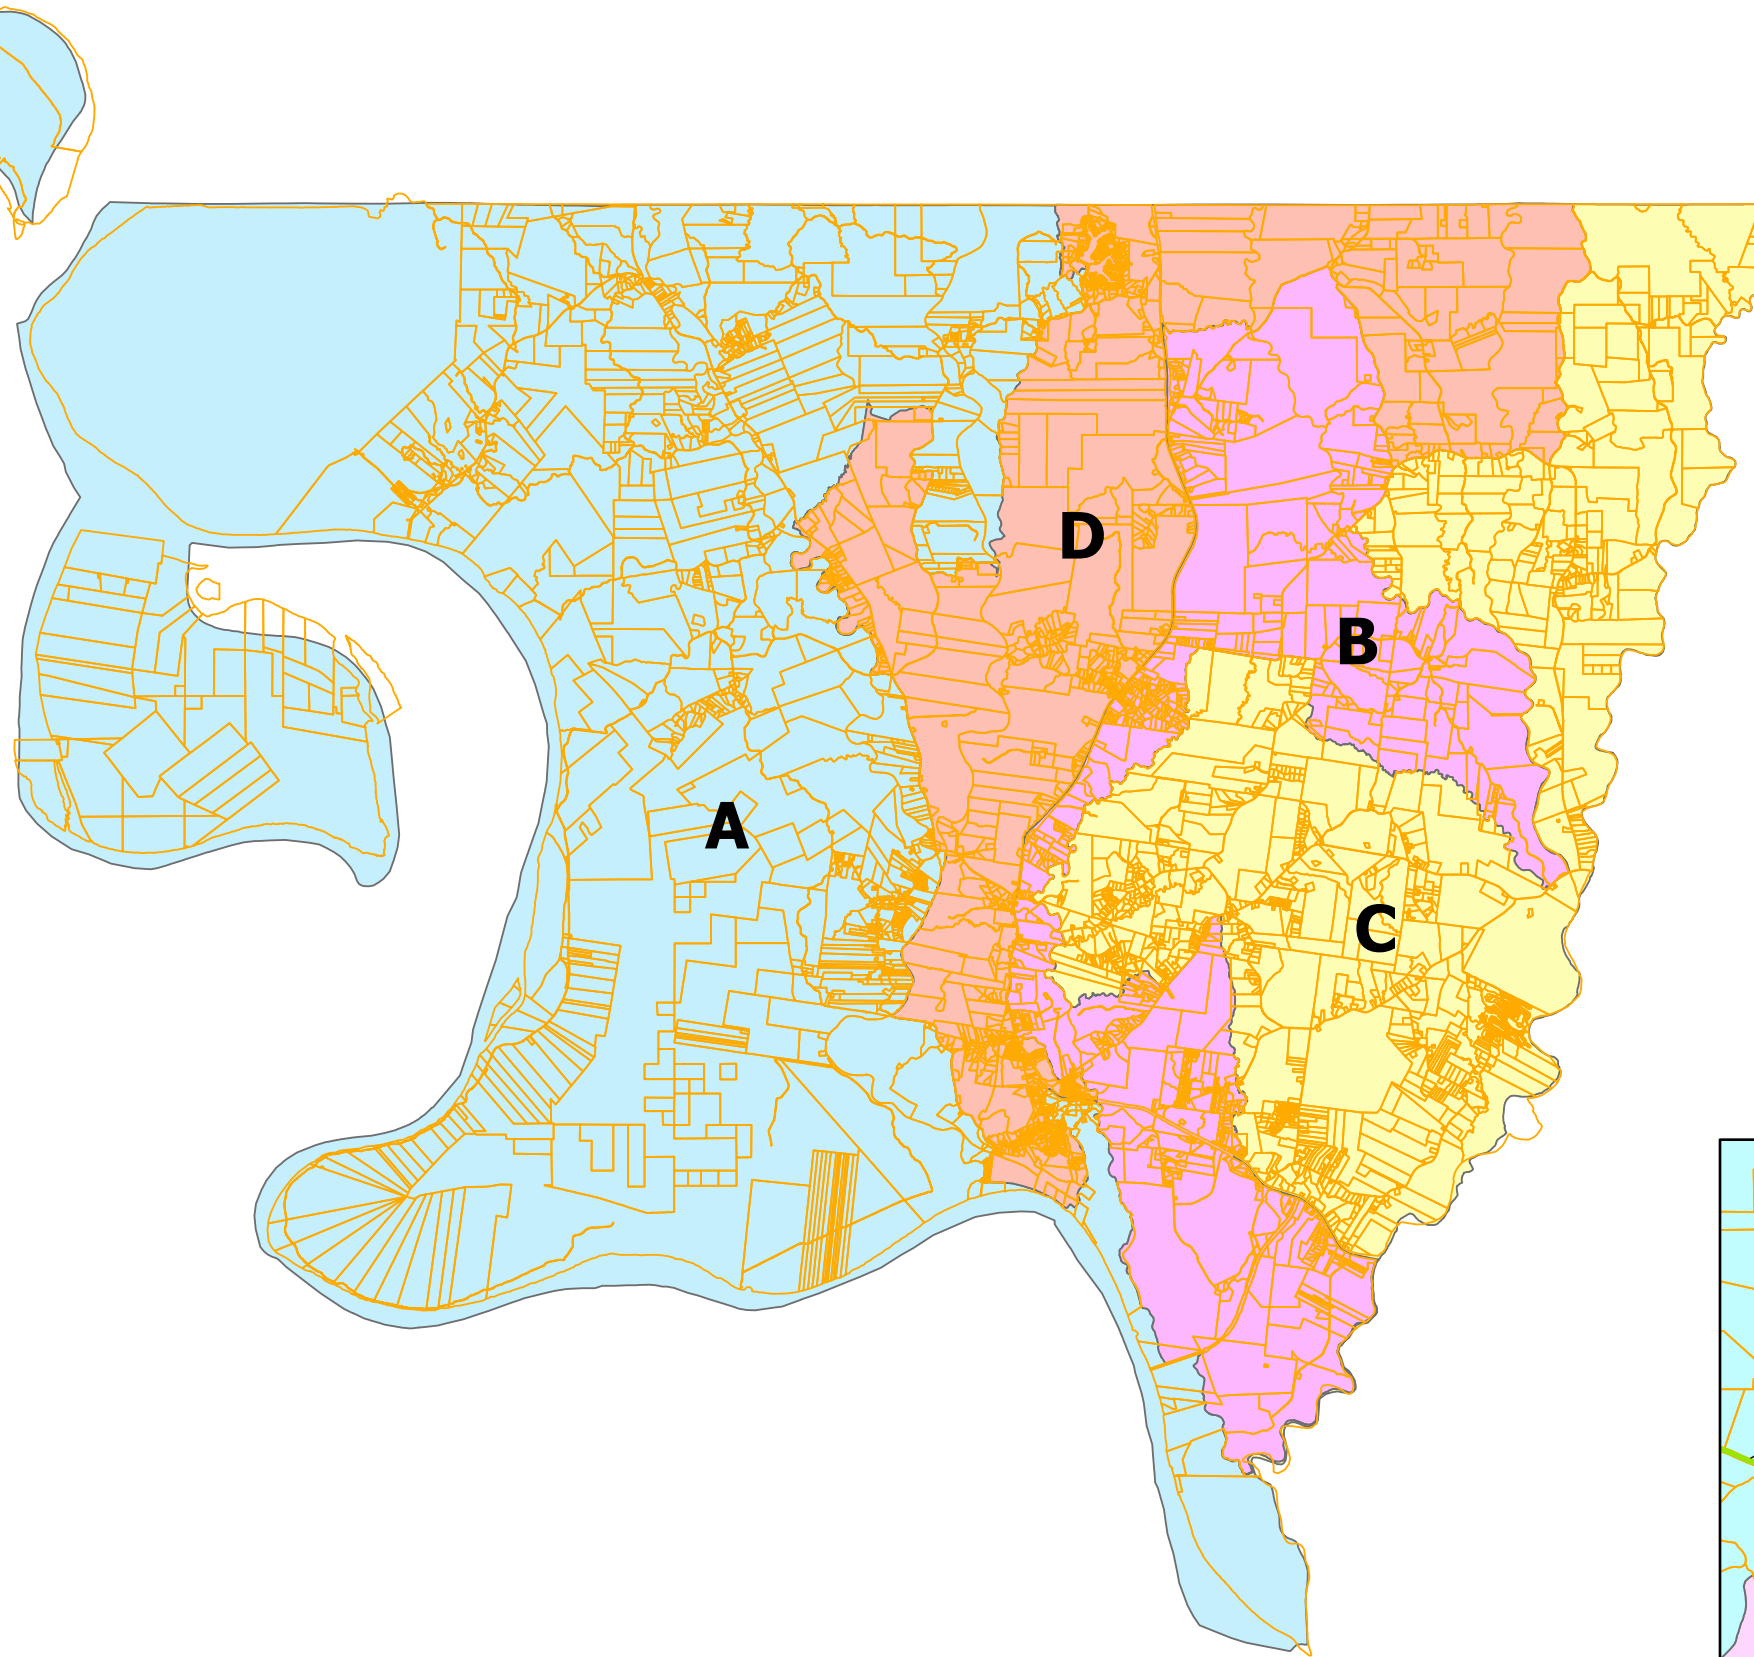

West Feliciana Parish Council Districts

DISTRICT

- A Melvin Young
- B John C. Thompson
- C Clay Pinson
- D Justin Metz
- E Kevin Dreher (at Large)

St. Francisville Area

Lake Rosemound Area

Site Disclaimer
 Every reasonable effort has been made to ensure the accuracy of the map data presented. West Feliciana Parish makes no warranties, express or implied, regarding the completeness, reliability or suitability of the site data and assumes no liability associated with the use or misuse of said data. West Feliciana GIS Departments retains the right to make changes and update data on this site at anytime without notification. The data on the map is presented for informational purposes only.