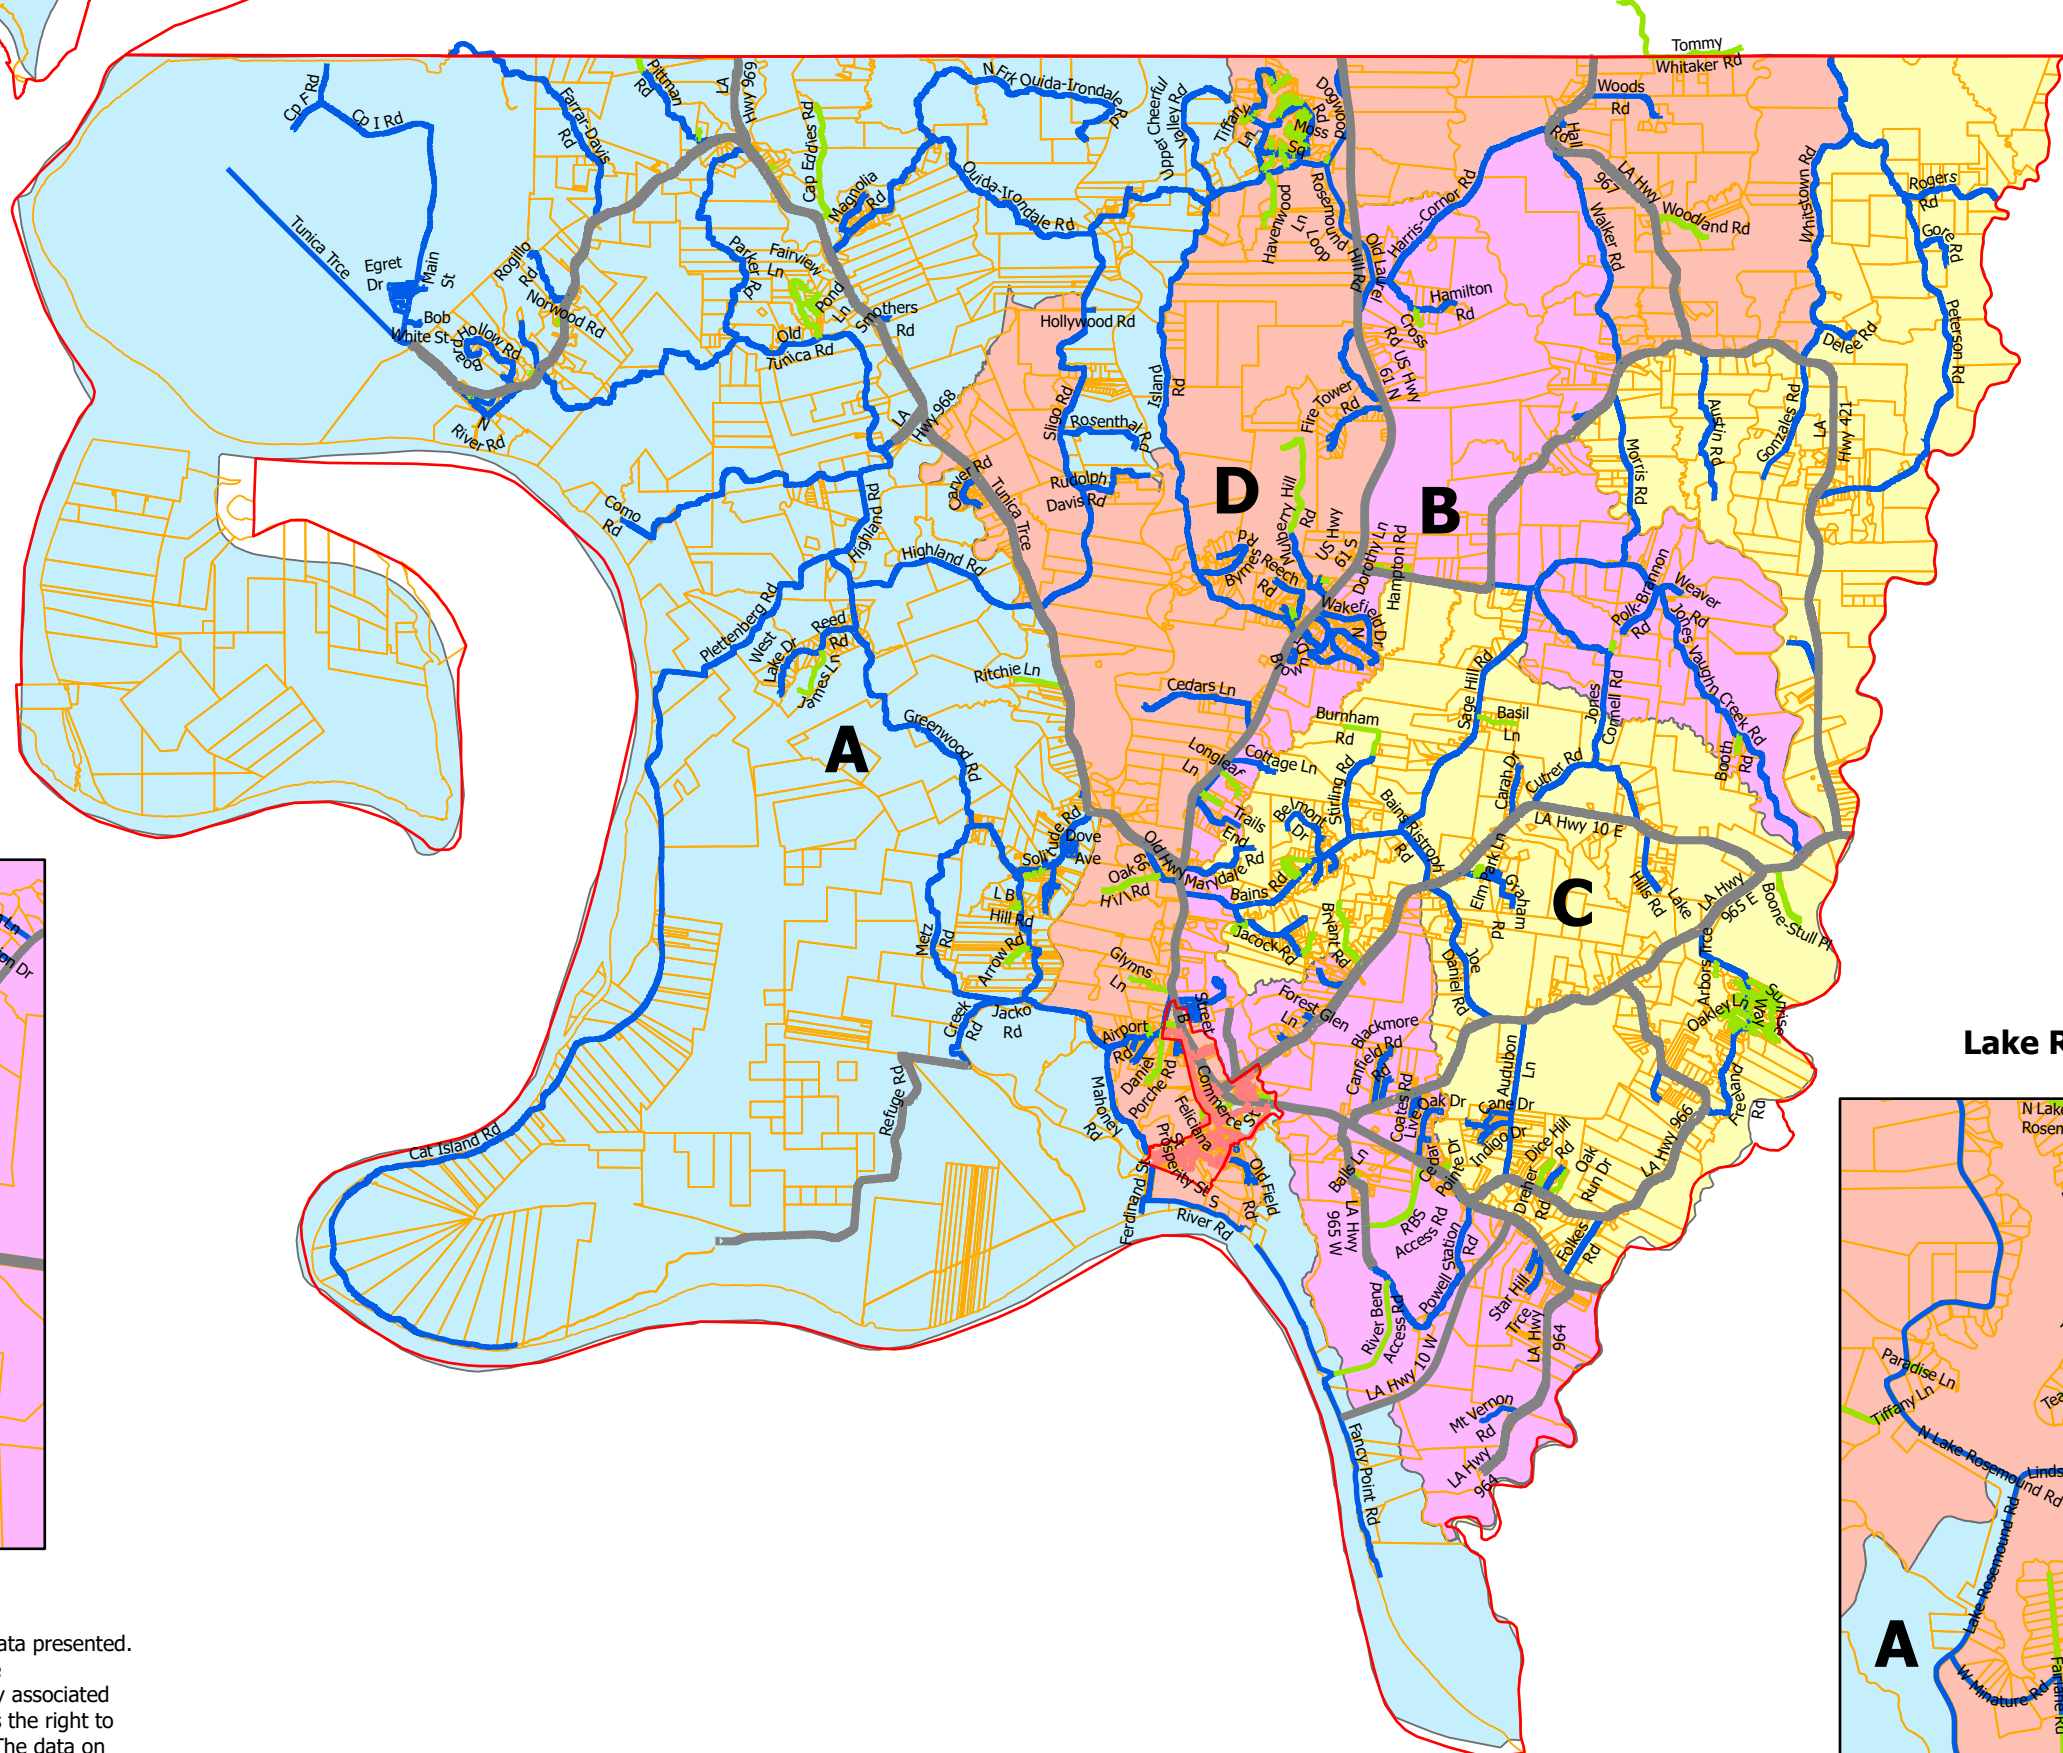

West Feliciana Parish Council Districts

- DISTRICT**
- A Melvin Young
 - B John C. Thompson
 - C Clay Pinson
 - D Justin Metz
 - E Kevin Dreher (at Large)

St. Francisville Area

Lake Rosemound Area

Site Disclaimer
 Every reasonable effort has been made to ensure the accuracy of the map data presented. West Feliciana Parish makes no warranties, express or implied, regarding the completeness, reliability or suitability of the site data and assumes no liability associated with the use or misuse of said data. West Feliciana GIS Departments retains the right to make changes and update data on this site at anytime without notification. The data on the map is presented for informational purposes only.