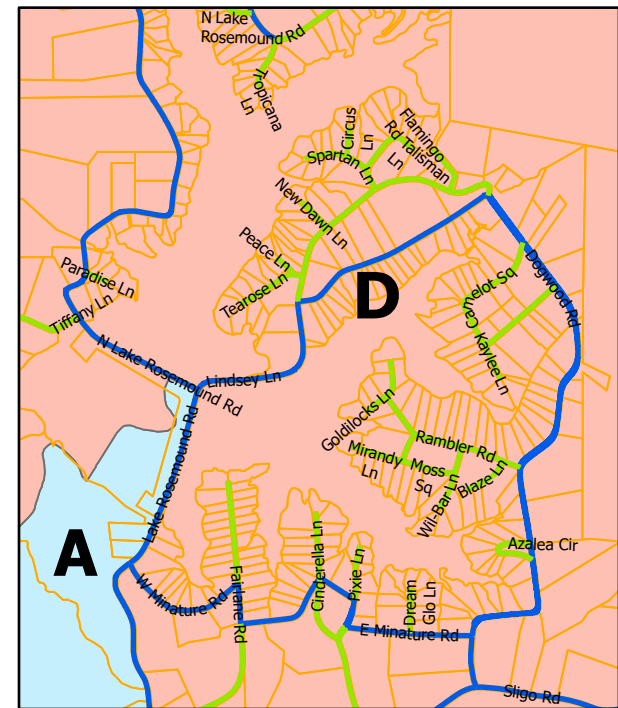

West Feliciana Parish Council Districts

- DISTRICT**
- A Melvin Young
 - B John C. Thompson
 - C Clay Pinson
 - D Justin Metz
 - E Kevin Dreher (at Large)

St. Francisville Area

Lake Rosemound Area

Site Disclaimer
 Every reasonable effort has been made to ensure the accuracy of the map data presented. West Feliciana Parish makes no warranties, express or implied, regarding the completeness, reliability or suitability of the site data and assumes no liability associated with the use or misuse of said data. West Feliciana GIS Departments retains the right to make changes and update data on this site at anytime without notification. The data on the map is presented for informational purposes only.